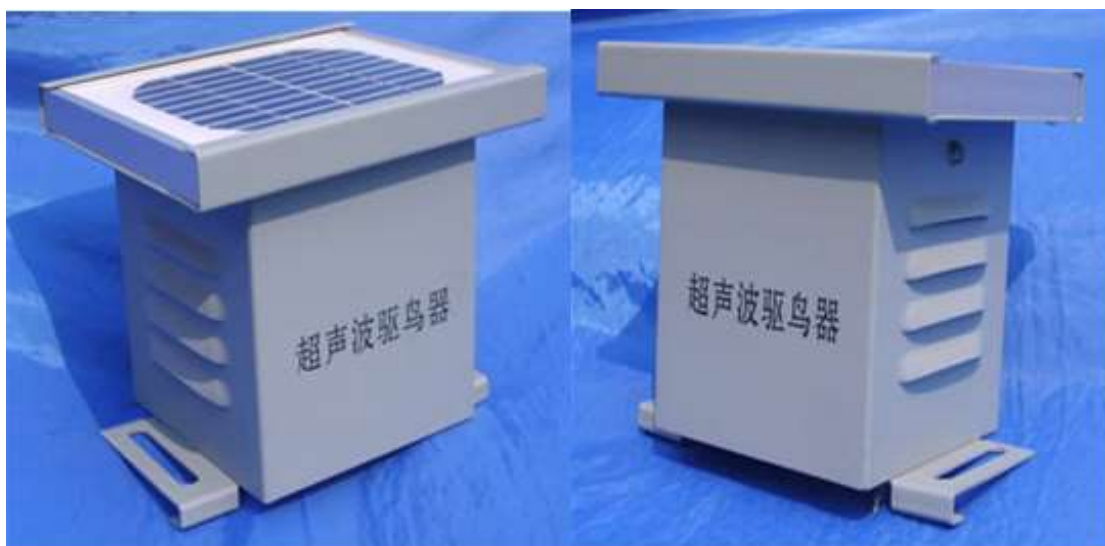

该型号驱鸟器，采用太阳能供电安装简便，效果明显。

This model solar bird repeller, uses the solar energy power, the installment to be simple, and the effect is obvious.

适用于电力、通讯、等等鸟害威胁比较大的场合。

It is suitable in the electric power station, the communication station, and so on, which the birds maybe damage the big situations.

该型号驱鸟器，采用太阳能供电安装简便，效果明显。  
适用于电力、通讯、等等鸟害威胁比较大的场合。

This Bird Repeller uses the national power supply, and the installment is simple, and the effect is obvious. It is suitable in the electric power, the communication station, and other spots where the bird maybe damage or threat quite heavily.

---

**MS-BR3 型超声波驱鸟器**  
**MS-BR3 Ultrasonic Bird Repeller**

MS-BR3 型超声波驱鸟器是 MS-BR1 型的微型机。主要应用于没有外接电源、防护范围相对较小的场合。如：线间跨度相对较小的输电杆塔、水泥输电线杆等。

MS-BR3 型超声波驱鸟器分 A、B 两种型号，B 型带强闪光灯。

MS-BR3 ultrasonic bird is the MS-BR1 microcomputer. Mainly used in the no external power supply, a relatively small range of protective occasions. Such as: a relatively small span in the line between the transmission tower, cement transmission line pole. MS-BR3 ultrasonic bird points A and B, two models of B-type are with a strong flash.