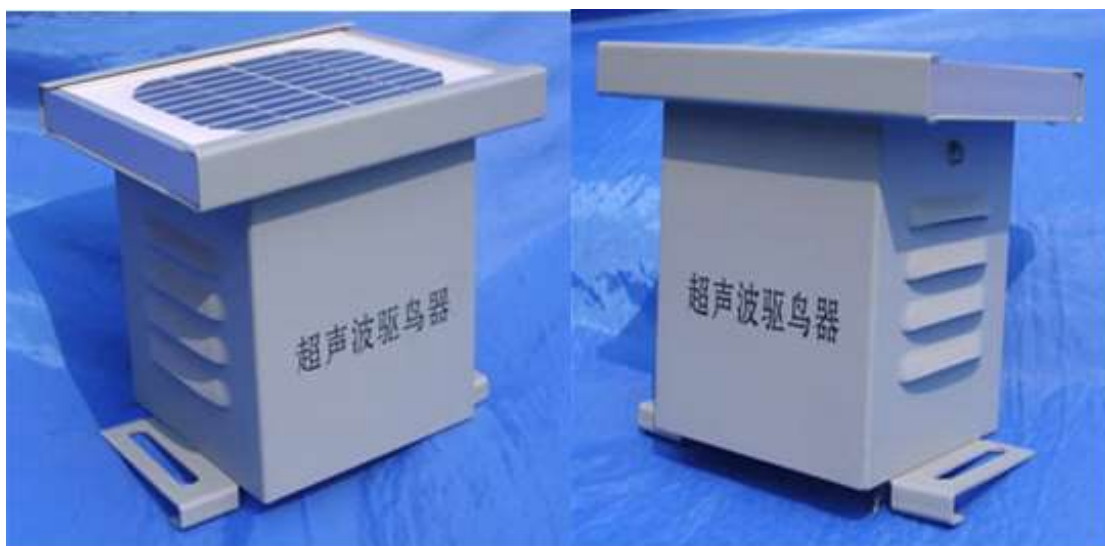

该型号驱鸟器，采用太阳能供电安装简便，效果明显。  
适用于电力、通讯、等等鸟害威胁比较大的场合。

This Bird Repeller uses the national power supply, and the installment is simple, and the effect is obvious. It is suitable in the electric power, the communication station, and other spots where the bird maybe damage or threat quite heavily.

---

**MS-BR3 型超声波驱鸟器**  
**MS-BR3 Ultrasonic Bird Repeller**

MS-BR3 型超声波驱鸟器是 MS-BR1 型的微型机。主要应用于没有外接电源、防护范围相对较小的场合。如：线间跨度相对较小的输电杆塔、水泥输电线杆等。

MS-BR3 型超声波驱鸟器分 A、B 两种型号，B 型带强闪光灯。

MS-BR3 ultrasonic bird is the MS-BR1 microcomputer. Mainly used in the no external power supply, a relatively small range of protective occasions. Such as: a relatively small span in the line between the transmission tower, cement transmission line pole. MS-BR3 ultrasonic bird points A and B, two models of B-type are with a strong flash.