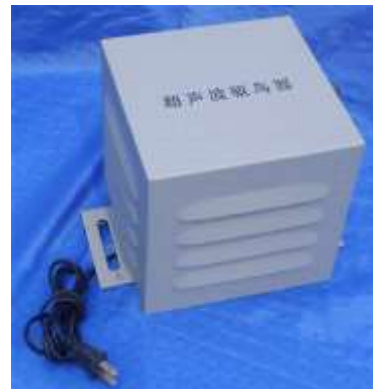

Solar Bird Repellers ---- *Macsun Solar Energy Technology Co., Limited*

该型号驱鸟器，采用太阳能供电安装简便，效果明显。

This model solar bird repeller, uses the solar energy power, the installment to be simple, and the effect is obvious.

适用于电力、通讯、等等鸟害威胁比较大的场合。

It is suitable in the electric power station, the communication station, and so on, which the birds maybe damage the big situations.

MS-BR2 型超声波驱鸟器 **MS-BR2 Ultrasonic Bird Repeller**

MS-BR2 型超声波驱鸟器，采用外接电源供电，24 小时无间歇工作，具有更加超强的驱鸟功能。主要用于变电站、大型生产装配车间、食品加工厂、粮食加工厂、制药厂、飞机库、大型仓储库房及古建筑保护等。

MS-BR2 Ultrasonic Bird Repeller was selected ultrasonic bird control, the use of an external power supply, 24 hours non-stop work, with super bird repellent function. This is mainly used for substation, large-scale production workshops and assembly plants, food processing plants, food processing plants, pharmaceutical plants, aircraft hangars, large storage warehouse and ancient architecture protection.

电源 Power	220V	使用寿命 Working Life	10 年 (10 years)
超声波声压 Ultrasonic sound pressure level	120dB	环境温度 Working Teperature	-40~65℃
作用面积 Working Area	约 700 平米 About 700 square meters	规格尺寸 Sizes	220X160X160(mm)
重量 Weights	2. 4Kg