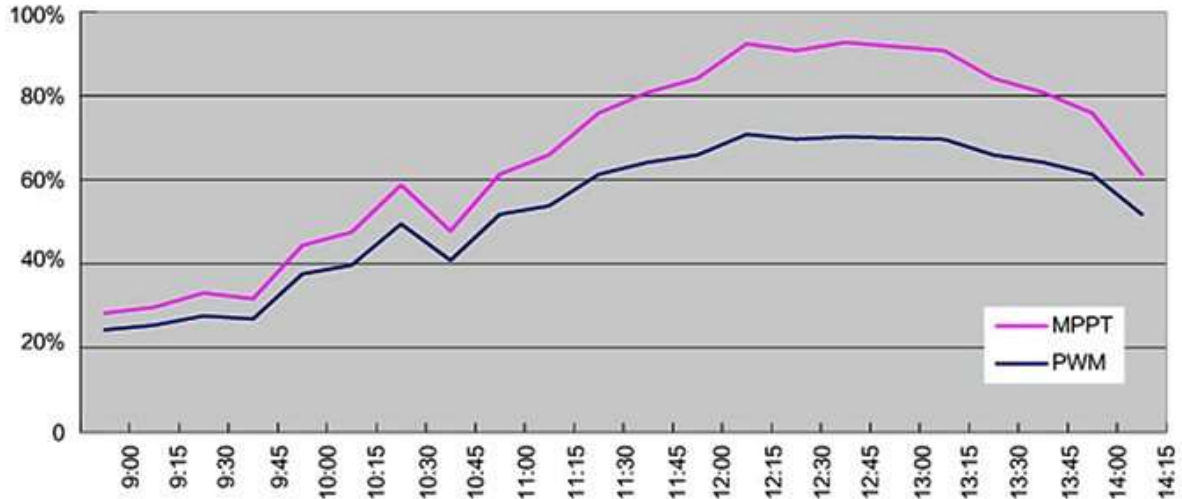

MPPT controller and PWM controller Charging efficiency comparison: